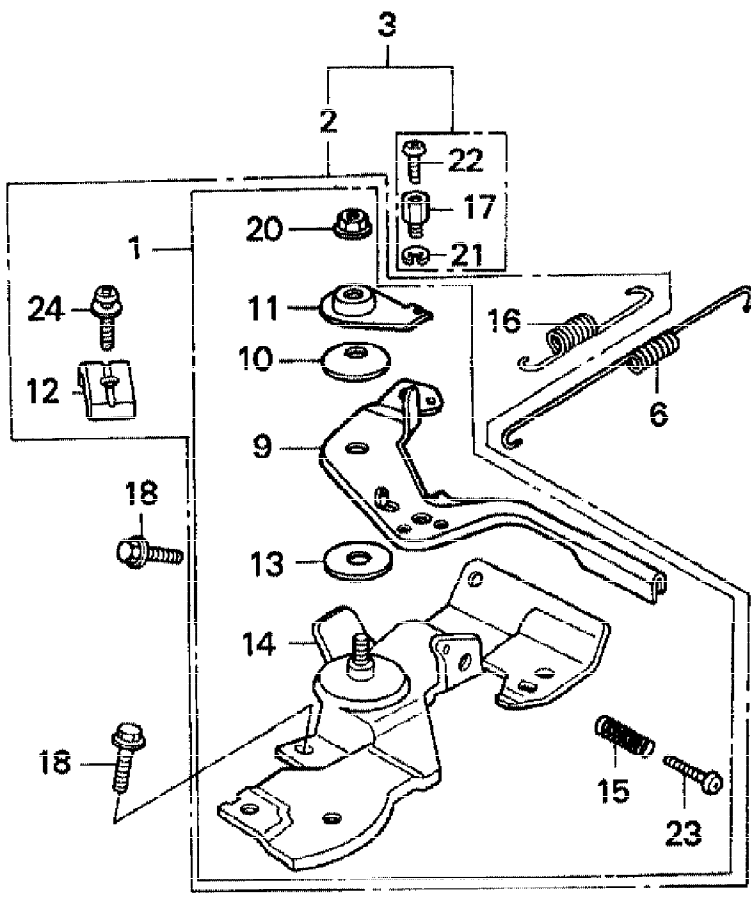

FR. →

Ref #	Part Number	Qty	Description
2	16500-ZH8-821	1	CONTROL ASSY. (REMOTE) Use up to Engine SN 3393321. (Honda Code 4730560).
2	16500-ZH8-821	1	CONTROL ASSY. (REMOTE) Use from Engine SN 3393322 to 5551817. (Honda Code 4730560).
2	16500-ZH8-822	1	CONTROL ASSY. (REMOTE) Use from Engine SN 5551818 to 6331304. (Honda Code 5904669).
2	16500-ZH8-823	1	CONTROL ASSY. (REMOTE) Use up to Engine SN 3393321. (Honda Code 6147755).
2	16500-ZH8-823	1	CONTROL ASSY. (REMOTE) Use from Engine SN 3393322 to 5551817. (Honda Code 6147755).
2	16500-ZH8-823	1	CONTROL ASSY. (REMOTE) Use from Engine SN 6331305. (Honda Code 6147755).
4	16551-ZE0-010	1	ARM, GOVERNOR (Honda Code 1950609).
5	16555-ZE1-000	1	ROD, GOVERNOR (Honda Code 1427319).
6	16561-ZE1-020	1	SPRING, GOVERNOR (Honda Code 1950617).
7	16562-ZE1-020	1	SPRING, THROTTLE RETURN (Honda Code 1950625).
9	16571-ZH8-020	1	LEVER, CONTROL (Honda Code 6145338).
10	16574-ZE1-000	1	SPRING, LEVER (Honda Code 1427384).
11	16575-ZH8-000	1	WASHER, CONTROL LEVER (Honda Code 3683604).
12	16576-891-000	1	HOLDER, CABLE (Honda Code 0800466).
13	16578-ZE1-000	1	SPACER, CONTROL LEVER (Honda Code 1427400).
14	16580-ZH8-811	1	BASE, CONTROL Use up to Engine SN 3393321. (Honda Code 4725321).
14	16580-ZH8-811	1	BASE, CONTROL Use from Engine SN 3393322 to 5551817. (Honda Code 4725321).
14	16580-ZH8-812	1	BASE, CONTROL Use from Engine SN 5551818 to 6331304. (Honda Code 5924451).
14	16580-ZH8-813	1	BASE, CONTROL (REMOTE) Use from Engine SN 5551818. (Honda Code 6145346).
15	16584-883-300	1	SPRING, CONTROL ADJUSTING (Honda Code 0636431).
16	16592-ZE1-810	1	SPRING, CABLE RETURN (Honda Code 1445774).
18	90013-883-000	2	BOLT, FLANGE (6X12) (CT200) Use from Engine SN 2708337. (Honda Code 0636845).
18	90016-ZE1-000	2	BOLT, FLANGE (6X13) Use up to Engine SN 2708336. (Honda Code 1541002).
19	90015-ZE5-010	1	BOLT, GOVERNOR ARM (Honda Code 2418671).
20	90114-SA0-000	1	NUT, SELF-LOCK (6MM) (Honda Code 1410182).
23	93500-05025-0H	1	SCREW, PAN (5X25) (Honda Code 0374702).
24	93500-05016-0A	1	SCREW, PAN (5X16) Use from Engine SN 2752382. (Honda Code 0145557).