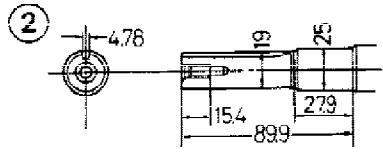

FR.

Ref #	Part Number	Qty	Description
2	13310-ZE1-601	1	CRANKSHAFT (Q-TYPE) (Honda Code 2794535).
6	90745-ZE1-600	1	KEY (4.78X4.78X38) (Honda Code 1441062).