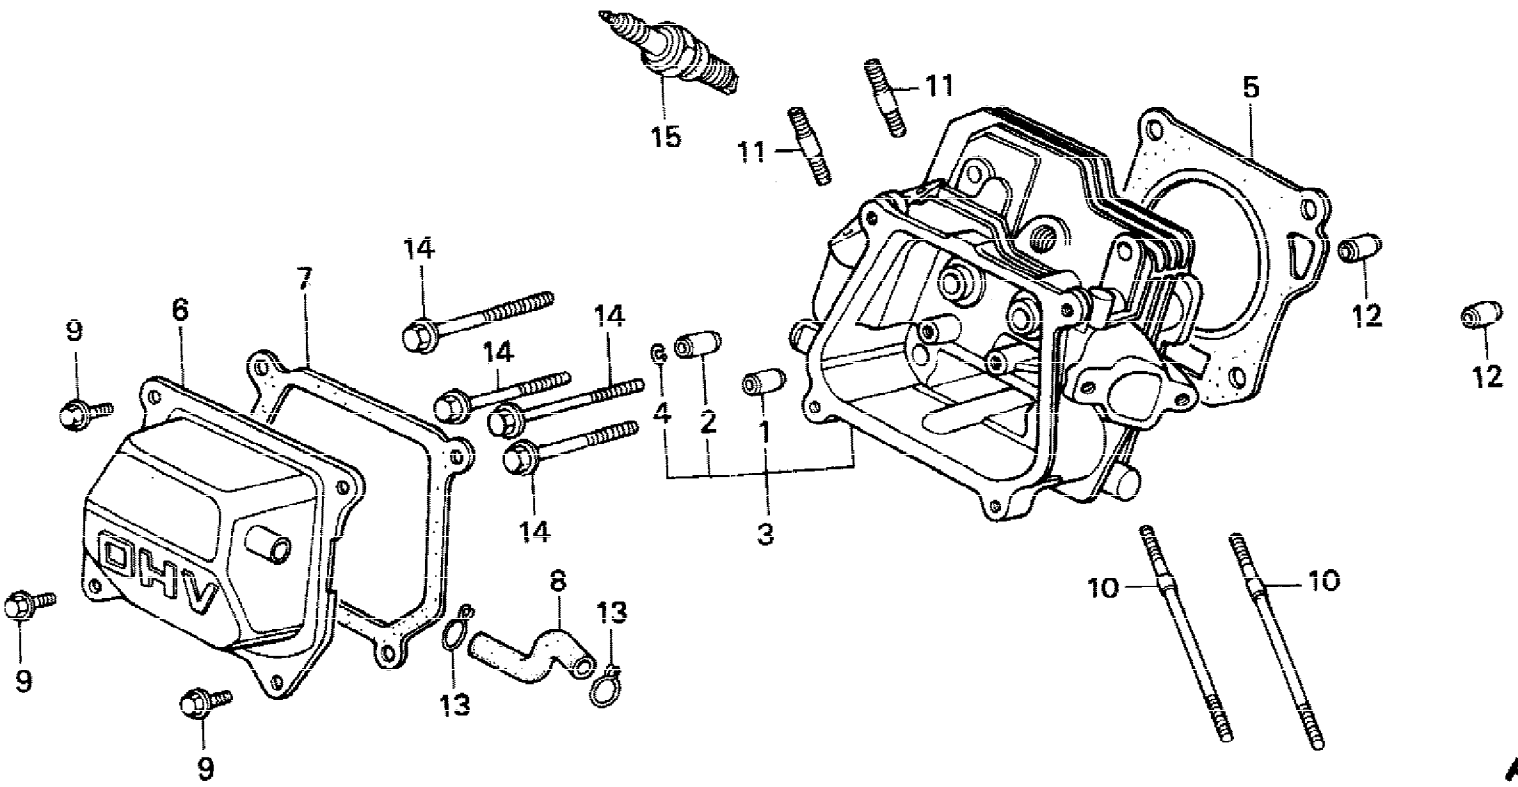

FR.

Ref #	Part Number	Qty	Description
1	12204-ZE1-305	1	GUIDE, VALVE (OS) Use up to Engine SN 2401552. (Honda Code 1441096).
1	12204-ZE1-306	1	GUIDE, VALVE (OS) (Optional). Use from Engine SN 2401553. (Honda Code 4165874).
1	12204-ZE1-306	1	GUIDE, VALVE (OS) Use up to Engine SN 2401552. (Honda Code 4165874).
2	12205-ZE1-315	1	GUIDE, EX. VALVE (OS) (Optional). (Honda Code 1899848).
3	12210-ZH8-000	1	CYLINDER HEAD (Honda Code 4581401).
3	12210-ZH8-020	1	CYLINDER HEAD (Honda Code 6779243).
4	12216-ZE5-300	1	CLIP, VALVE GUIDE (Honda Code 2399780).
5	12251-ZF1-800	1	GASKET, CYLINDER HEAD (Honda Code 3683380).
6	12310-ZE1-000	1	COVER, HEAD Use up to Engine SN 3430748. (Honda Code 1426519).
6	12310-ZE1-010	1	COVER, HEAD (Honda Code 4725248).
7	12391-ZE1-000	1	GASKET, CYLINDER HEAD COVER (Honda Code 1426527).
8	15721-ZH8-000	1	TUBE, BREATHER (Honda Code 3683497).
9	90013-883-000	4	BOLT, FLANGE (6X12) (CT200) Use from Engine SN 2708337. (Honda Code 0636845).
9	90016-ZE1-000	4	BOLT, FLANGE (6X13) Use up to Engine SN 2708336. (Honda Code 1541002).
10	90043-ZE1-010	2	BOLT, STUD (6X109) Use up to Engine SN 2995849. (Honda Code 1904077).
10	90043-ZE1-020	2	BOLT, STUD (6X109) (Honda Code 4588323).
11	90047-ZE1-000	2	BOLT, STUD (8X32) (Honda Code 1431097).
12	94301-10160	2	PIN A, DOWEL (10X16) (Honda Code 0058206).
14	95723-08060-00	4	BOLT, FLANGE (8X60) (Honda Code 1436591).
15	98079-55846	1	SPARK PLUG (BPR5ES) (NGK) (Optional). (Honda Code 1672443).
15	98079-55855	1	SPARK PLUG (W16EPR-U) (DENSO) (Optional). (Honda Code 1672450).
15	98079-56846	1	SPARK PLUG (BPR6ES) (NGK) (Honda Code 1441112).
15	98079-56855	1	SPARK PLUG (W20EPR-U) (DENSO) (Honda Code 1441120).