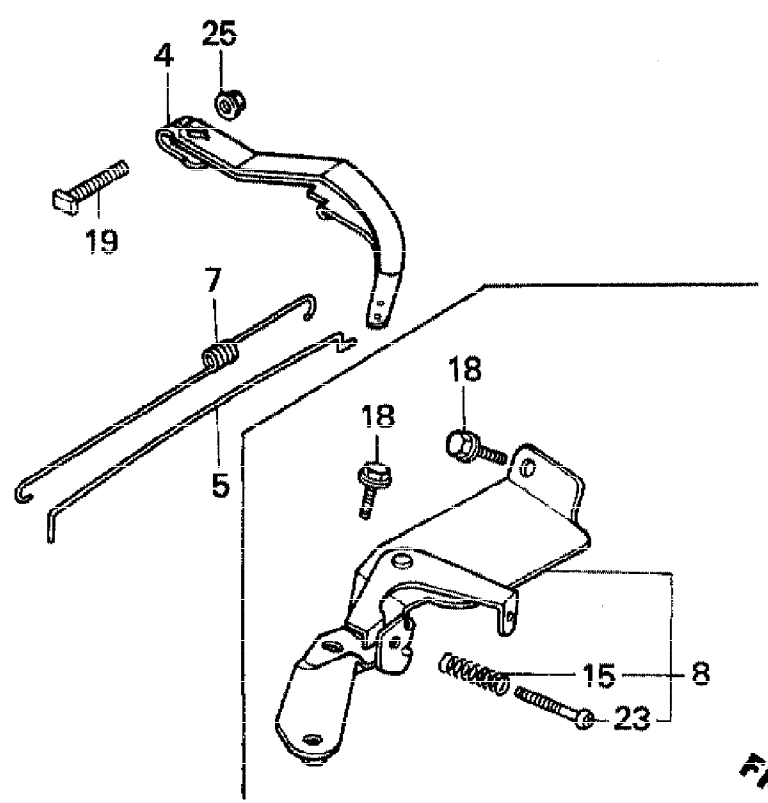

FR. →

Ref #	Part Number	Qty	Description
2	16500-ZH8-821	1	CONTROL ASSY. (REMOTE) Use up to Engine SN 3393321. (Honda Code 4730560).
2	16500-ZH8-821	1	CONTROL ASSY. (REMOTE) Use from Engine SN 3393322 to 5551817. (Honda Code 4730560).
2	16500-ZH8-822	1	CONTROL ASSY. (REMOTE) Use from Engine SN 5551818 to 6331304. (Honda Code 5904669).
2	16500-ZH8-823	1	CONTROL ASSY. (REMOTE) Use up to Engine SN 3393321. (Honda Code 6147755).
2	16500-ZH8-823	1	CONTROL ASSY. (REMOTE) Use from Engine SN 3393322 to 5551817. (Honda Code 6147755).
2	16500-ZH8-823	1	CONTROL ASSY. (REMOTE) Use from Engine SN 6331305. (Honda Code 6147755).
4	16551-ZE0-010	1	ARM, GOVERNOR (Honda Code 1950609).
5	16555-ZE1-000	1	ROD, GOVERNOR (Honda Code 1427319).
6	16561-ZE1-020	1	SPRING, GOVERNOR (Honda Code 1950617).
7	16562-ZE1-020	1	SPRING, THROTTLE RETURN (Honda Code 1950625).
9	16571-ZH8-020	1	LEVER, CONTROL (Honda Code 6145338).
10	16574-ZE1-000	1	SPRING, LEVER (Honda Code 1427384).
11	16575-ZH8-000	1	WASHER, CONTROL LEVER (Honda Code 3683604).
12	16576-891-000	1	HOLDER, CABLE (Honda Code 0800466).
13	16578-ZE1-000	1	SPACER, CONTROL LEVER (Honda Code 1427400).
14	16580-ZH8-811	1	BASE, CONTROL Use up to Engine SN 3393321. (Honda Code 4725321).
14	16580-ZH8-811	1	BASE, CONTROL Use from Engine SN 3393322 to 5551817. (Honda Code 4725321).
14	16580-ZH8-812	1	BASE, CONTROL Use from Engine SN 5551818 to 6331304. (Honda Code 5924451).
14	16580-ZH8-813	1	BASE, CONTROL (REMOTE) Use from Engine SN 5551818. (Honda Code 6145346).
15	16584-883-300	1	SPRING, CONTROL ADJUSTING (Honda Code 0636431).
16	16592-ZE1-810	1	SPRING, CABLE RETURN (Honda Code 1445774).
18	90013-883-000	2	BOLT, FLANGE (6X12) (CT200) Use from Engine SN 2708337. (Honda Code 0636845).
18	90016-ZE1-000	2	BOLT, FLANGE (6X13) Use up to Engine SN 2708336. (Honda Code 1541002).
19	90015-ZE5-010	1	BOLT, GOVERNOR ARM (Honda Code 2418671).
20	90114-SA0-000	1	NUT, SELF-LOCK (6MM) (Honda Code 1410182).
23	93500-05025-0H	1	SCREW, PAN (5X25) (Honda Code 0374702).
24	93500-05016-0A	1	SCREW, PAN (5X16) Use from Engine SN 2752382. (Honda Code 0145557).