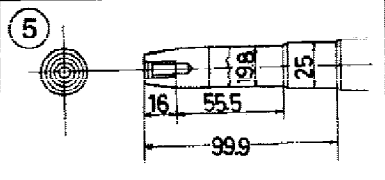

FR.

Ref #	Part Number	Qty	Description
2	13310-ZE1-601	1	CRANKSHAFT (Q-TYPE) (Honda Code 2794535).
6	90745-ZE1-600	1	KEY (4.78X4.78X38) (Honda Code 1441062).