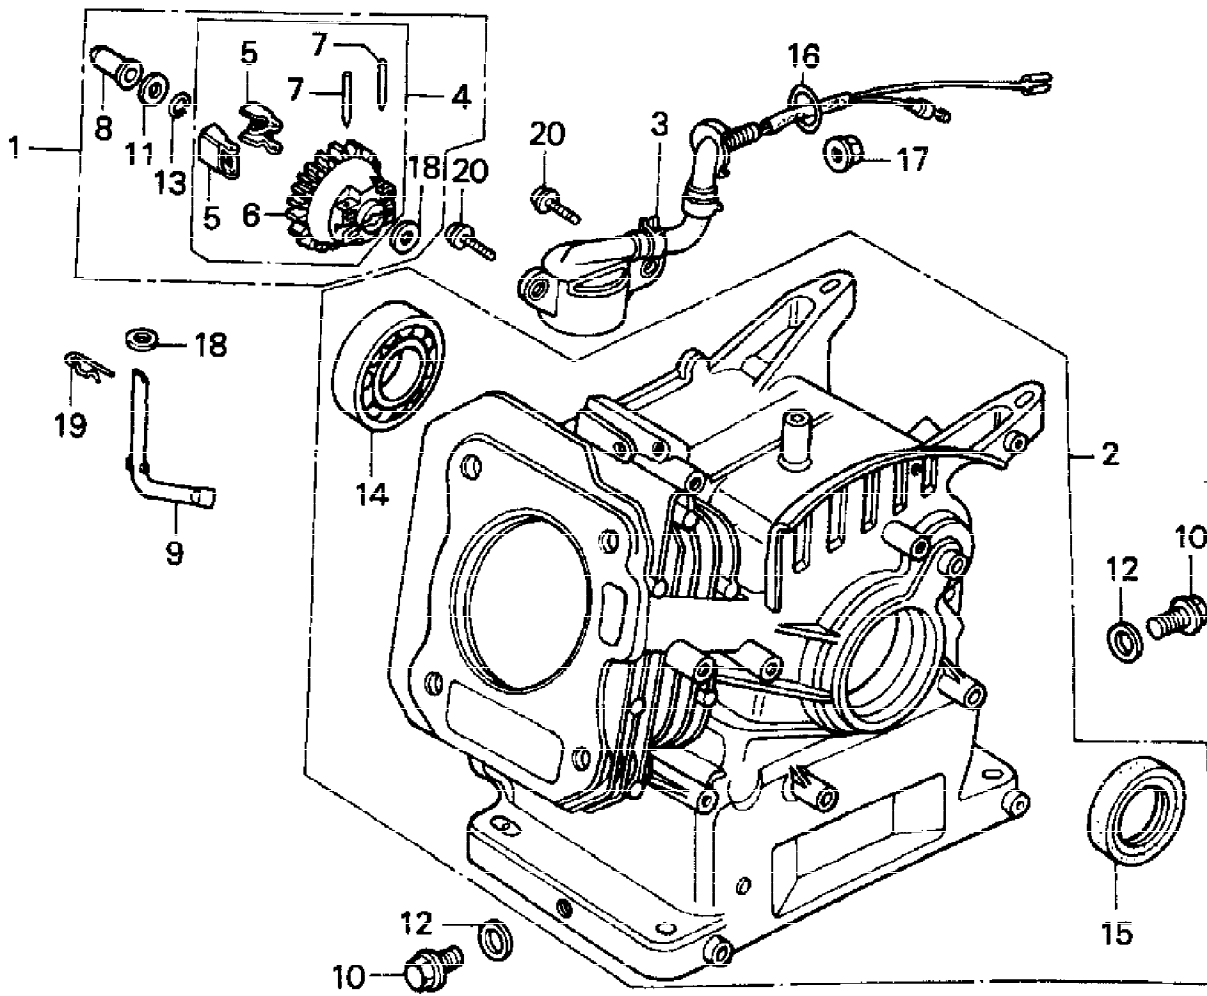

FR.

Ref #	Part Number	Qty	Description
2	12000-ZH8-406	1	CYLINDER ASSY. (811) Use from Engine SN 4067885. (Honda Code 6363667).
2	12000-ZH8-811	1	CYLINDER ASSY. (OIL ALERT) Use up to Engine SN 4067884. (Honda Code 5032719).
3	15510-ZE1-013	1	SWITCH ASSY., OIL LEVEL Use up to Engine SN 2468252. (Honda Code 4192936).
3	15510-ZE1-013	1	SWITCH ASSY., OIL LEVEL Use from Engine SN 2468253. (Honda Code 4192936).
3	15510-ZE1-023	1	SWITCH ASSY., OIL LEVEL Use up to Engine SN 2468252. (Honda Code 5262605).
3	15510-ZE1-023	1	SWITCH ASSY., OIL LEVEL Use from Engine SN 4368641 to 5640312. (Honda Code 5262605).
3	15510-ZE1-023	1	SWITCH ASSY., OIL LEVEL Use from Engine SN 2468253. (Honda Code 5262605).
3	15510-ZE1-033	1	SWITCH ASSY., OIL LEVEL Use up to Engine SN 2468252. (Honda Code 5962063).
3	15510-ZE1-033	1	SWITCH ASSY., OIL LEVEL Use from Engine SN 4368641. (Honda Code 5962063).
3	15510-ZE1-033	1	SWITCH ASSY., OIL LEVEL Use from Engine SN 2468253. (Honda Code 5962063).
4	16510-ZE1-000	1	GOVERNOR ASSY. (Honda Code 2414225).
5	16511-ZE1-000	2	WEIGHT, GOVERNOR (Honda Code 1427228).
6	16512-ZE1-000	1	HOLDER, GOVERNOR WEIGHT (Honda Code 1427236).
7	16513-ZE1-000	2	PIN, GOVERNOR WEIGHT (Honda Code 1427244).
8	16531-ZE1-000	1	SLIDER, GOVERNOR (Honda Code 1427251).
9	16541-ZE1-000	1	SHAFT, GOVERNOR ARM (Honda Code 1427277).
10	90131-ZE1-000	2	BOLT, DRAIN PLUG (Honda Code 1431246).
11	90451-ZE1-000	1	WASHER, THRUST (6MM) (Honda Code 2413862).
12	90601-ZE1-000	2	WASHER, DRAIN PLUG (10.2MM) (Honda Code 1436583).
13	90602-ZE1-000	1	CLIP, GOVERNOR HOLDER (Honda Code 2456697).
14	91001-ZF1-003	1	BEARING, RADIAL BALL (6205) (Honda Code 3684248).
15	91202-883-005	1	OIL SEAL (25X41X6) (Honda Code 0636936).
16	91353-671-003	1	O-RING (13.5X1.5) (ARAI) (Honda Code 0949883).
17	94050-10000	1	NUT, FLANGE (10MM) (Honda Code 0483867).
18	94101-06800	2	WASHER, PLAIN (6MM) (Honda Code 0345900).
19	94251-08000	1	PIN, LOCK (8MM) (Honda Code 0115527).
20	95701-06012-00	2	BOLT, FLANGE (6X12) (Honda Code 2105799).