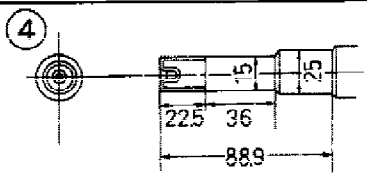

FR.

Ref #	Part Number	Qty	Description
2	13310-ZE1-601	1	CRANKSHAFT (Q-TYPE) (Honda Code 2794535).
6	90745-ZE1-600	1	KEY (4.78X4.78X38) (Honda Code 1441062).