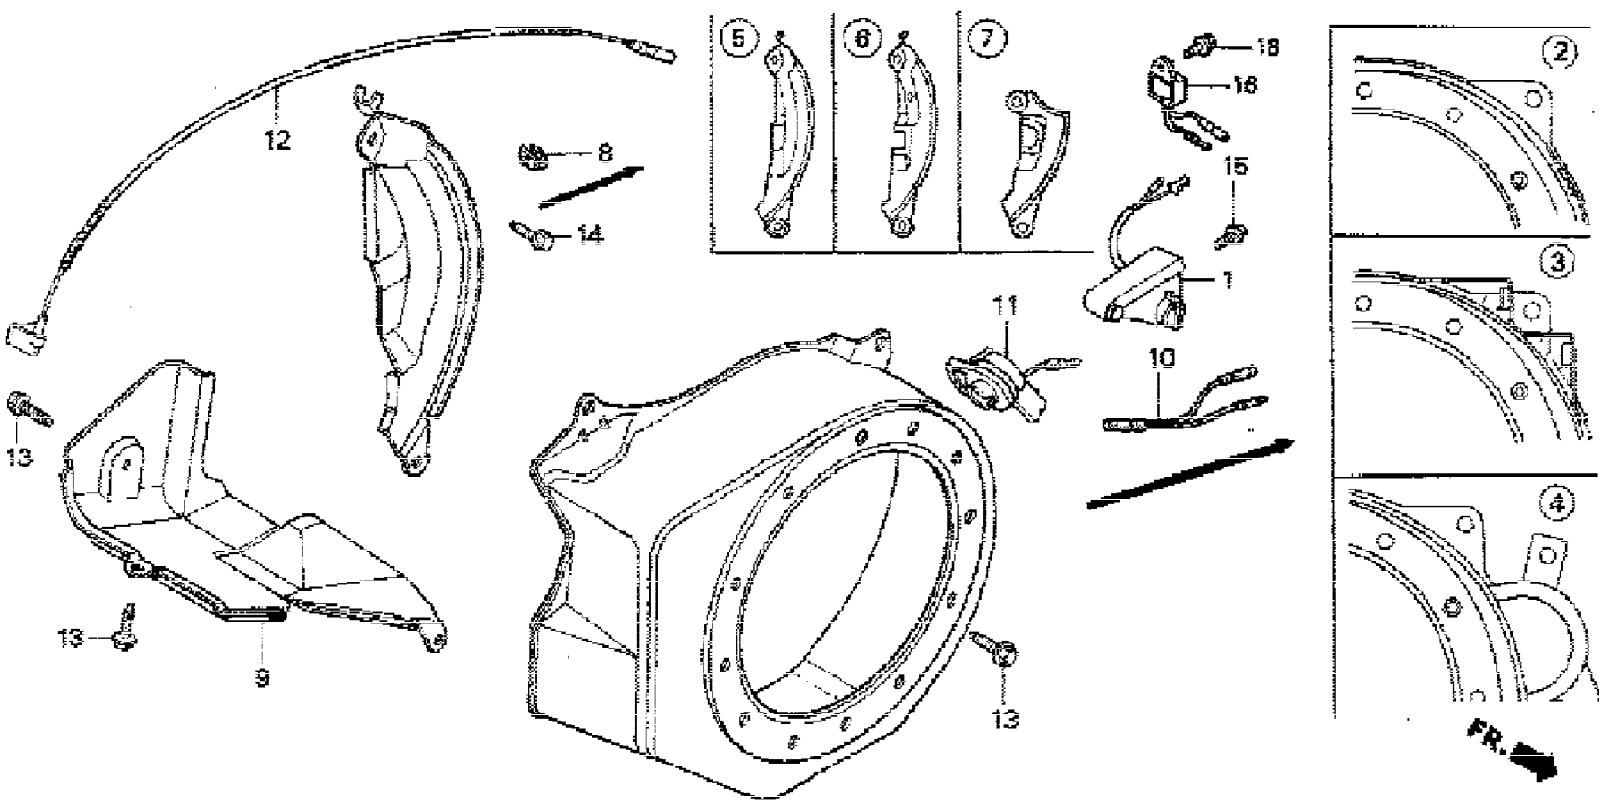

Ref #	Part Number	Qty	Description
1	15520-ZE1-003	1	ALERT UNIT, OIL Use up to Engine SN 2468252. (Honda Code 1554401).
2	19610-ZE1-000ZA	1	COVER, FAN *R8* (BRIGHT RED) Use from Engine SN 2468253. (Honda Code 3417490).
3	19610-ZE1-810ZA	1	COVER, FAN *R8* (OIL ALERT) (BRIGHT RED) Use up to Engine SN 2468252. (Honda Code 3593522).
5	19611-ZH8-810	1	PLATE, SIDE (OIL ALERT) Use from Engine SN 5372719. (Honda Code 5891528).
5	19612-ZH8-810	1	PLATE, SIDE (STD) Use up to Engine SN 4795905. (Honda Code 3683778).
5	19612-ZH8-811	1	PLATE, SIDE (OIL ALERT) Use from Engine SN 4795906 to 5066322. (Honda Code 5425624).
5	19612-ZH8-812	1	PLATE, SIDE Use from Engine SN 5066323 to 5372718. (Honda Code 5891536).
8	19613-ZE1-010	1	CLAMP, CORD Use up to Engine SN 4368640. (Honda Code 5891544).
8	90601-ZH7-013	1	CLIP, HARNESS Use from Engine SN 4368641. (Honda Code 5263934).
9	19630-ZH8-000	1	SHROUD (Honda Code 3683802).
10	32197-ZH8-003	1	SUB-HARNESS Use from Engine SN 2468253. (Honda Code 4193082).
11	36100-ZE1-015	1	SWITCH ASSY., ENGINE STOP Use from Engine SN 2468253. (Honda Code 2787869).
11	36100-ZH7-003	1	SWITCH ASSY., ENGINE STOP Use from Engine SN 4368641. (Honda Code 5266184).
12	36101-ZE1-010	1	WIRE, STOP SWITCH (370MM) (Honda Code 3684032).
13	90013-883-000	6	BOLT, FLANGE (6X12) (CT200) Use from Engine SN 2708337. (Honda Code 0636845).
13	90016-ZE1-000	6	BOLT, FLANGE (6X13) Use up to Engine SN 2708336. (Honda Code 1541002).
14	90022-888-010	1	BOLT, FLANGE (6X20) (CT200) (Honda Code 0671552).
15	95701-06008-00	2	BOLT, FLANGE (6X8) Use up to Engine SN 2468252. (Honda Code 2581353).
16	34150-ZH7-003	1	ALERT UNIT, OIL Use from Engine SN 5380586. (Honda Code 5858444).
18	95701-06008-00	1	BOLT, FLANGE (6X8) Use from Engine SN 5379476. (Honda Code 2581353).