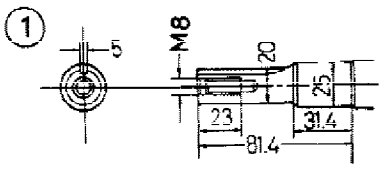

FR.

Ref #	Part Number	Qty	Description
2	13310-ZE1-601	1	CRANKSHAFT (Q-TYPE) (Honda Code 2794535).
6	90745-ZE1-600	1	KEY (4.78X4.78X38) (Honda Code 1441062).