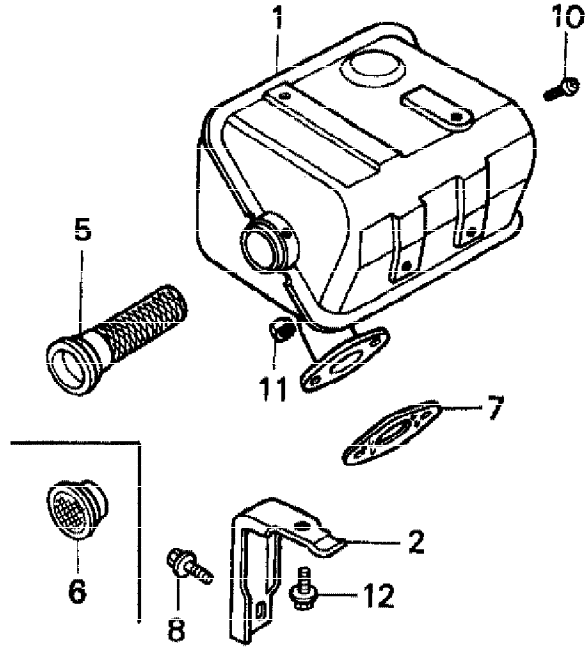

FR.

Ref #	Part Number	Qty	Description
1	18310-ZL0-000	1	MUFFLER (Honda Code 4743100).
2	18315-ZE1-000	1	STAY, MUFFLER (Honda Code 1540830).
3	18320-ZF1-H51	1	PROTECTOR, MUFFLER (Honda Code 4640850).
5	18355-ZL0-000	1	ARRESTER, SPARK (Optional). (Honda Code 4743126).
6	18361-ZL0-000	1	NETTING, WIRE FLANGE (Honda Code 4743134).
7	18381-ZH8-800	1	GASKET, MUFFLER (Honda Code 3683745).
8	90016-ZE1-000	1	BOLT, FLANGE (6X13) (Honda Code 1541002).
9	90050-ZE1-000	4	SCREW, TAPPING (5X8) (Honda Code 1431105).
10	90055-ZE1-000	1	SCREW, TAPPING (4X6) (Honda Code 1431121).
11	94001-08000-0S	2	NUT, HEX. (8MM) (Honda Code 0167338).
12	95701-06012-00	1	BOLT, FLANGE (6X12) (Honda Code 2105799).