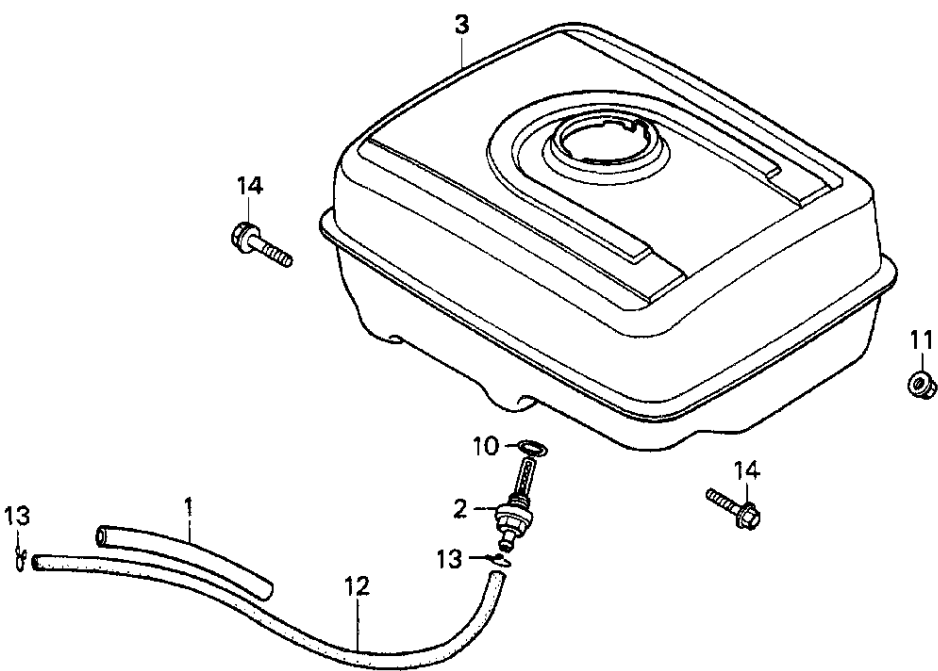

Tools Renewed Inc.
800-247-3639
Fax
860-665-9821

FR. →

Ref #	Part Number	Qty	Description
1	16854-ZH8-000	1	RUBBER, SUPPORTER (107MM) (Honda Code 3683646)
	GX390K1 QA2 ENGINE, JPN, VIN# GCAA-2000001		Page 23 of 35
2	16955-ZE3-001	1	JOINT, FUEL TANK (Honda Code 1427459).
3	17510-ZE3-010ZA	1	TANK, FUEL *NH31* (MCKINLEY WHITE) (Honda Code 3713278).
3	17510-ZE3-010ZB	1	TANK, FUEL *NH1* (BLACK) (Honda Code 4475372).
3	17510-ZE3-010ZD	1	TANK, FUEL *T34* (SIMPSON BLUE) (Honda Code 4722781).
5	17620-ZH7-023	1	CAP, FUEL FILLER Use up to Engine SN 2336191. (Honda Code 5344817).
5	17620-ZH7-023	1	CAP, FUEL FILLER Use from Engine SN 2336192. (Honda Code 5344817).
6	17631-ZH7-003	1	GASKET, FUEL FILLER CAP (Honda Code 4608725).
7	17672-ZE2-W01	1	FILTER, FUEL (Honda Code 4270864).
10	91353-671-003	1	O-RING (13.5X1.5) (ARAI) (Honda Code 0949883).
11	94050-08000	2	NUT, FLANGE (8MM) (Honda Code 0481143).
12	95001-45003-60M	1	BULK HOSE, FUEL (4.5X3000) (4.5X235) (Honda Code 5137104).
13	95002-02080	2	CLIP, TUBE (B8) (Honda Code 0250647).
14	95701-08025-00	2	BOLT, FLANGE (8X25) (Honda Code 2545325).