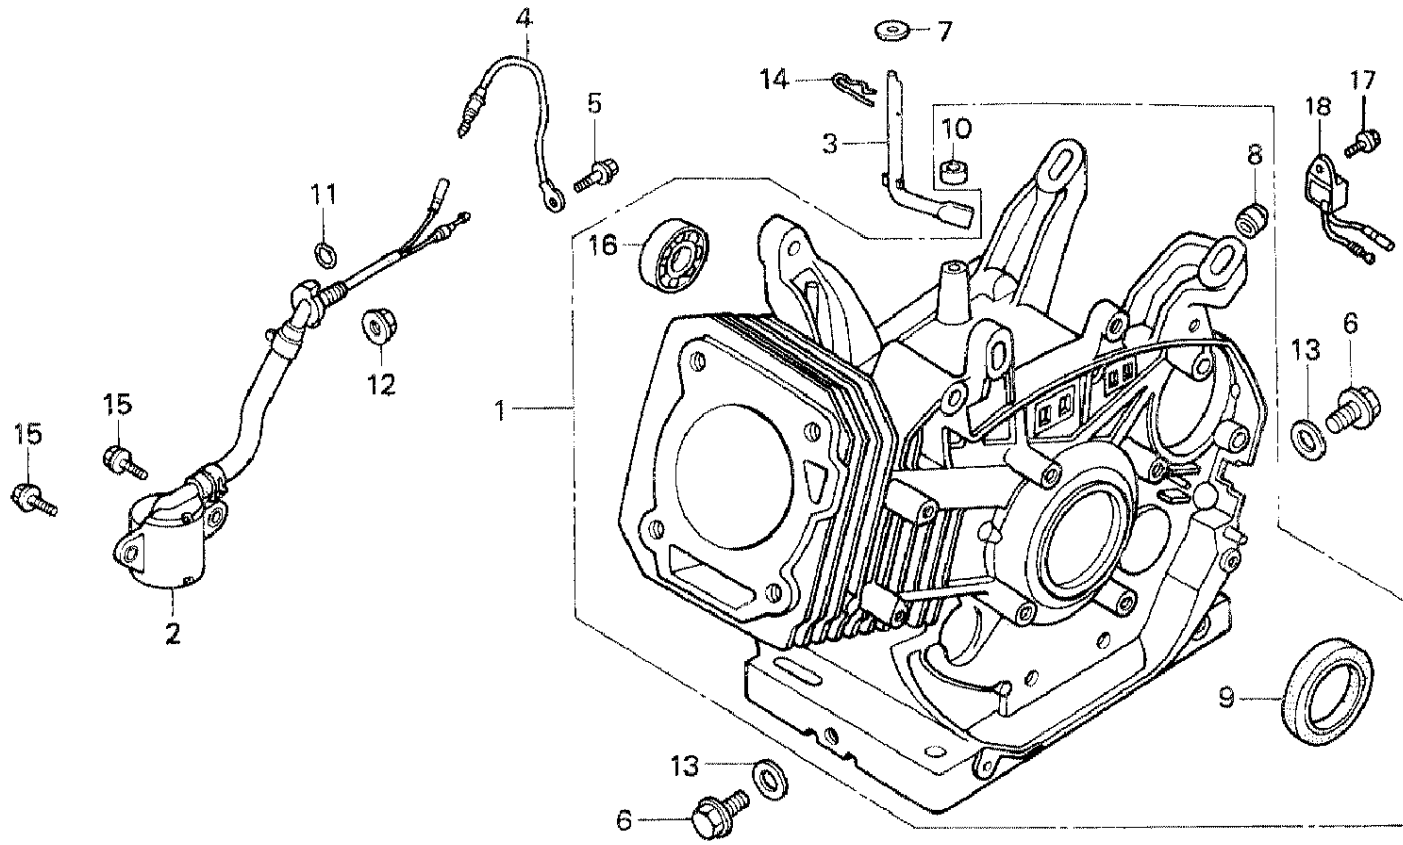

GX390RT Q2 ENGINE, JPN, VIN# GCAA-2000001

Page 13 of 35

Tools Renewed Inc.

800-247-3639

Fax

860-665-9821

FR. 

Ref #	Part Number	Qty	Description
1	12000-ZF6-W12	1	CYLINDER ASSY. (ALERT) Use up to Engine SN 3020570. (Honda Code 4717351).
	GX390K1 QA2 ENGINE, JPN, VIN# GCAA-2000001		Page 15 of 35
1	12000-ZF6-W12	1	CYLINDER ASSY. (ALERT) Use from Engine SN 3020571. (Honda Code 6647234).
2	15510-ZE2-023	1	SWITCH ASSY., OIL LEVEL Use up to Engine SN 2334667. (Honda Code 4193736).
2	15510-ZE2-033	1	SWITCH ASSY., OIL LEVEL Use from Engine SN 2334668 to 2456575. (Honda Code 5361605).
2	15510-ZE2-033	1	SWITCH ASSY., OIL LEVEL Use up to Engine SN 2334667. (Honda Code 5361605).
2	15510-ZE2-043	1	SWITCH ASSY., OIL LEVEL Use from Engine SN 2334668. (Honda Code 5792361).
2	15510-ZE2-043	1	SWITCH ASSY., OIL LEVEL Use up to Engine SN 2334667. (Honda Code 5792361).
3	16541-ZE3-010	1	SHAFT, GOVERNOR ARM (Honda Code 4717393).
4	32197-ZE2-003	1	SUB-HARNESS Use up to Engine SN 2334667. (Honda Code 4220406).
5	90013-883-000	1	BOLT, FLANGE (6X12) (CT200) Use up to Engine SN 2334667. (Honda Code 0636845).
6	90131-896-650	2	BOLT, DRAIN PLUG (Honda Code 1986231).
7	90446-KE1-000	1	WASHER (8.2X17X0.8) (Honda Code 2027134).
9	91201-ZE3-004	1	OIL SEAL (35X52X8) (Honda Code 2108595).
10	91201-ZE9-003	1	OIL SEAL (8X14X5) (Honda Code 2461713).
10	91203-952-771	1	OIL SEAL (8X14X5) (Honda Code 0744326).
11	91353-671-003	1	O-RING (13.5X1.5) (ARAI) (Honda Code 0949883).
12	94050-10000	1	NUT, FLANGE (10MM) (Honda Code 0483867).
13	94109-12000	2	WASHER, DRAIN PLUG (12MM) (Honda Code 0171868).
14	94251-10000	1	PIN, LOCK (10MM) (Honda Code 0159269).
15	95701-06012-00	2	BOLT, FLANGE (6X12) (Honda Code 2105799).
16	96100-62020-00	1	BEARING, RADIAL BALL (6202) (Honda Code 0708941).
17	90013-883-000	1	BOLT, FLANGE (6X12) (CT200) Use from Engine SN 2468555. (Honda Code 0636845).
18	34150-ZH7-003	1	ALERT UNIT, OIL Use from Engine SN 2468555. (Honda Code 5858444).