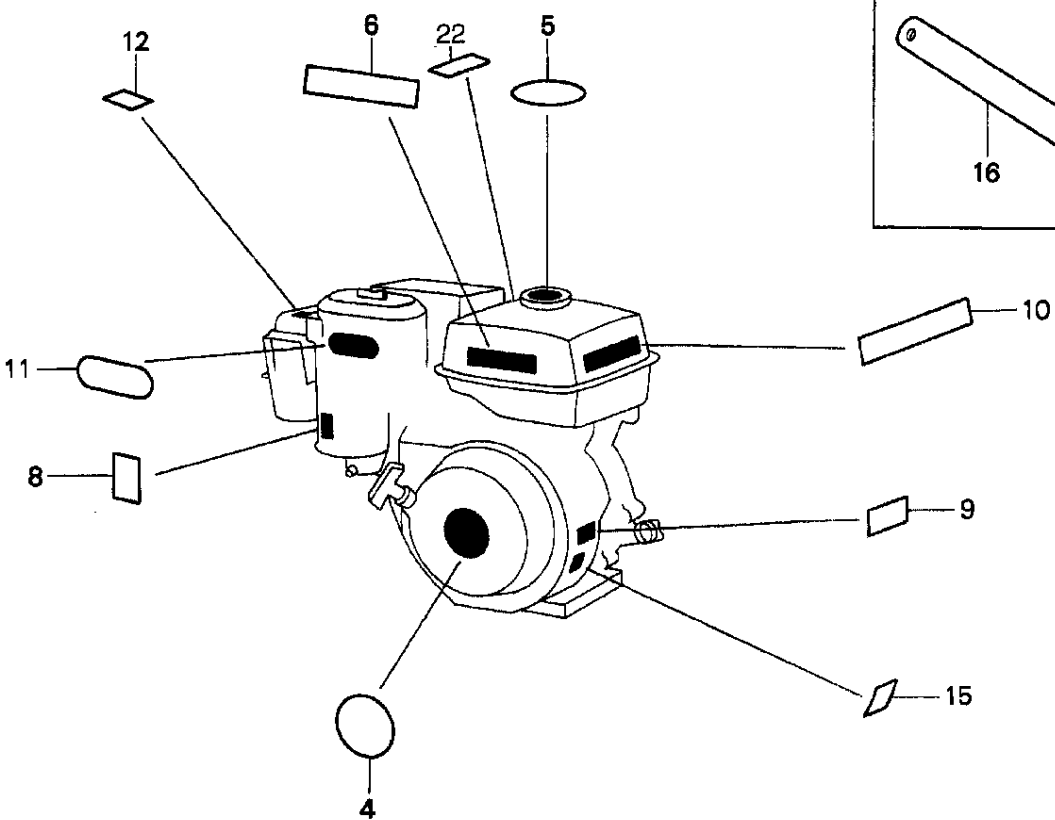

Tools Renewed Inc.

800-247-3639

Fax

860-665-9821

HOT EXHAUST
ECHAPPEMENT CHAUD