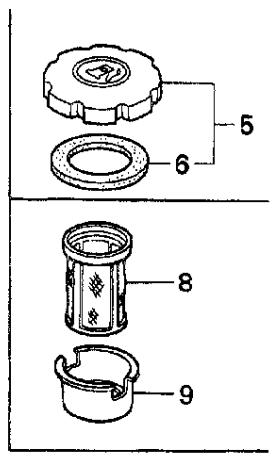

Tools Renewed Inc.
800-247-3639
Fax
860-665-9821

FR. →

Ref #	Part Number	Qty	Description
1	16854-ZH8-000	1	RUBBER, SUPPORTER (107MM) (Honda Code 3683646)
	GX390K1 QA2 ENGINE, JPN, VIN# GCAA-2000001		Page 23 of 35
2	16955-ZE3-001	1	JOINT, FUEL TANK (Honda Code 1427459).
3	17510-ZE3-010ZA	1	TANK, FUEL *NH31* (MCKINLEY WHITE) (Honda Code 3713278).
3	17510-ZE3-010ZB	1	TANK, FUEL *NH1* (BLACK) (Honda Code 4475372).
3	17510-ZE3-010ZD	1	TANK, FUEL *T34* (SIMPSON BLUE) (Honda Code 4722781).
5	17620-ZH7-023	1	CAP, FUEL FILLER Use up to Engine SN 2336191. (Honda Code 5344817).
5	17620-ZH7-023	1	CAP, FUEL FILLER Use from Engine SN 2336192. (Honda Code 5344817).
6	17631-ZH7-003	1	GASKET, FUEL FILLER CAP (Honda Code 4608725).
7	17672-ZE2-W01	1	FILTER, FUEL (Honda Code 4270864).
10	91353-671-003	1	O-RING (13.5X1.5) (ARAI) (Honda Code 0949883).
11	94050-08000	2	NUT, FLANGE (8MM) (Honda Code 0481143).
12	95001-45003-60M	1	BULK HOSE, FUEL (4.5X3000) (4.5X235) (Honda Code 5137104).
13	95002-02080	2	CLIP, TUBE (B8) (Honda Code 0250647).
14	95701-08025-00	2	BOLT, FLANGE (8X25) (Honda Code 2545325).