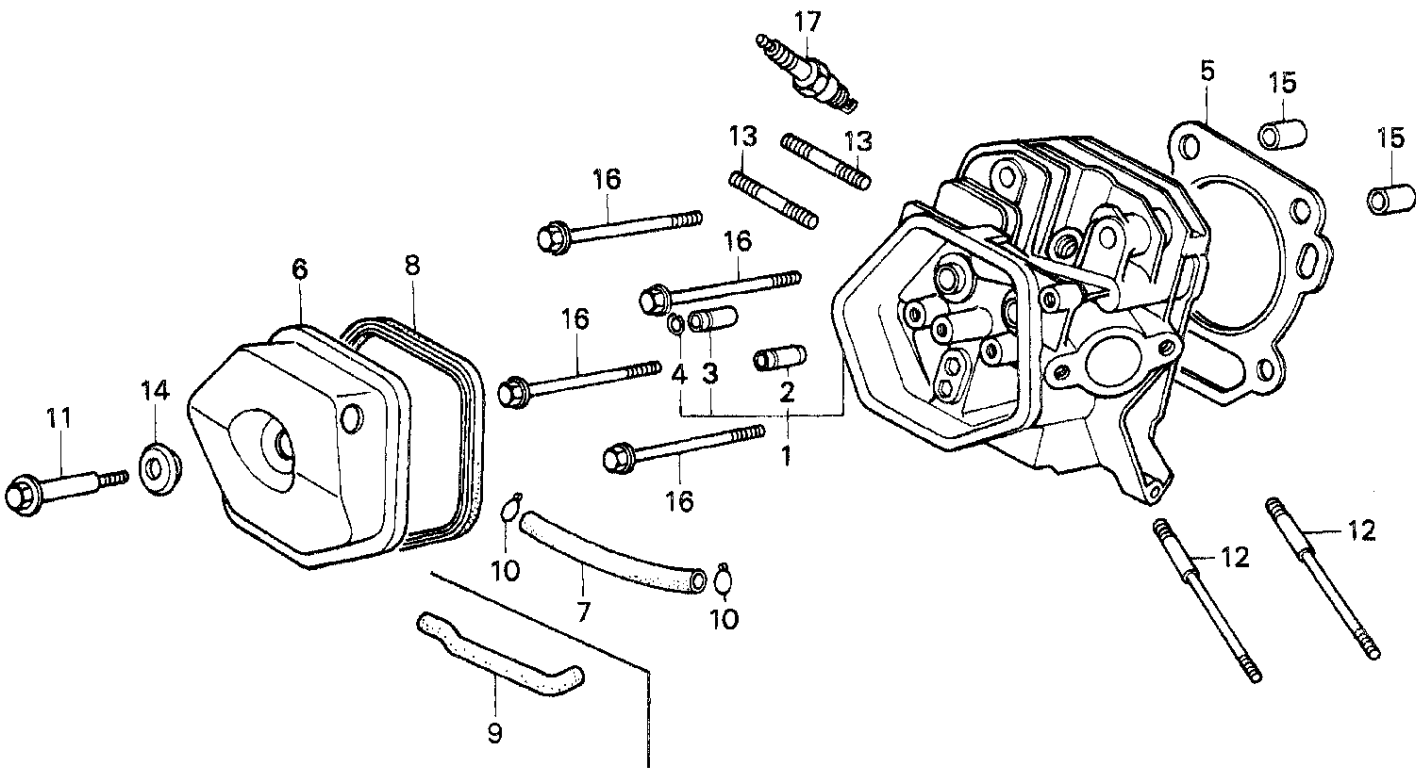

Tools Renewed Inc.

800-247-3639

Fax

860-665-9821

FR.

Ref #	Part Number	Qty	Description
1	12200-ZF6-W00	1	CYLINDER HEAD Use up to Engine SN 3056503. (Honda Code 4569513). Page 17 of 35
	GX390K1 QA2 ENGINE, JPN, VIN# SC9AA-2000001		
1	12200-ZF6-W00	1	CYLINDER HEAD Use from Engine SN 3056504. (Honda Code 6589345).
2	12204-ZE2-306	1	GUIDE, VALVE (OS) (Optional). (Honda Code 4179164).
3	12205-ZE2-305	1	GUIDE, EX. VALVE (OS) (Optional). (Honda Code 2089563).
4	12216-ZE2-300	1	CLIP, VALVE GUIDE (Honda Code 2089597).
5	12251-ZF6-W00	1	GASKET, CYLINDER HEAD (Honda Code 3713005).
6	12310-ZE2-020	1	COVER, HEAD Use from Engine SN 2378737. (Honda Code 4300885).
6	12310-ZE3-791	1	COVER, HEAD Use up to Engine SN 2378736. (Honda Code 4311908).
7	12315-ZE3-840	1	TUBE, BREATHER Use from Engine SN 2368042. (Honda Code 2660413).
7	95005-11001-30M	1	BULK HOSE, VACUUM (11X1000) (11X105) Use up to Engine SN 2368041. (Honda Code 4537312).
8	12391-ZE2-020	1	GASKET, CYLINDER HEAD COVER (Honda Code 4300893).
11	90014-ZE2-000	1	BOLT, HEAD COVER (Honda Code 2027035).
12	90042-ZE8-000	2	BOLT, STUD (8X131.5) (Honda Code 2106656).
13	90047-ZE2-000	2	BOLT, STUD (8X47) Use up to Engine SN 2638033. (Honda Code 2027050).
13	92900-08032-0E	2	BOLT 2, STUD (8X32) Use from Engine SN 2638034. (Honda Code 2663433).
14	90441-ZE2-010	1	WASHER, HEAD COVER (Honda Code 2293918).
15	94301-12200	2	PIN A, DOWEL (12X20) (Honda Code 0165324).
16	95701-10080-00	4	BOLT, FLANGE (10X80) (Honda Code 2545341).
16	95725-10080-00	4	BOLT, FLANGE (10X80) (Honda Code 2027316).
17	98079-55846	1	SPARK PLUG (BPR5ES) (NGK) (Optional). (Honda Code 1672443).
17	98079-55855	1	SPARK PLUG (W16EPR-U) (DENSO) (Optional). (Honda Code 1672450).
17	98079-56846	1	SPARK PLUG (BPR6ES) (NGK) (Honda Code 1441112).
17	98079-56855	1	SPARK PLUG (W20EPR-U) (DENSO) (Honda Code 1441120).