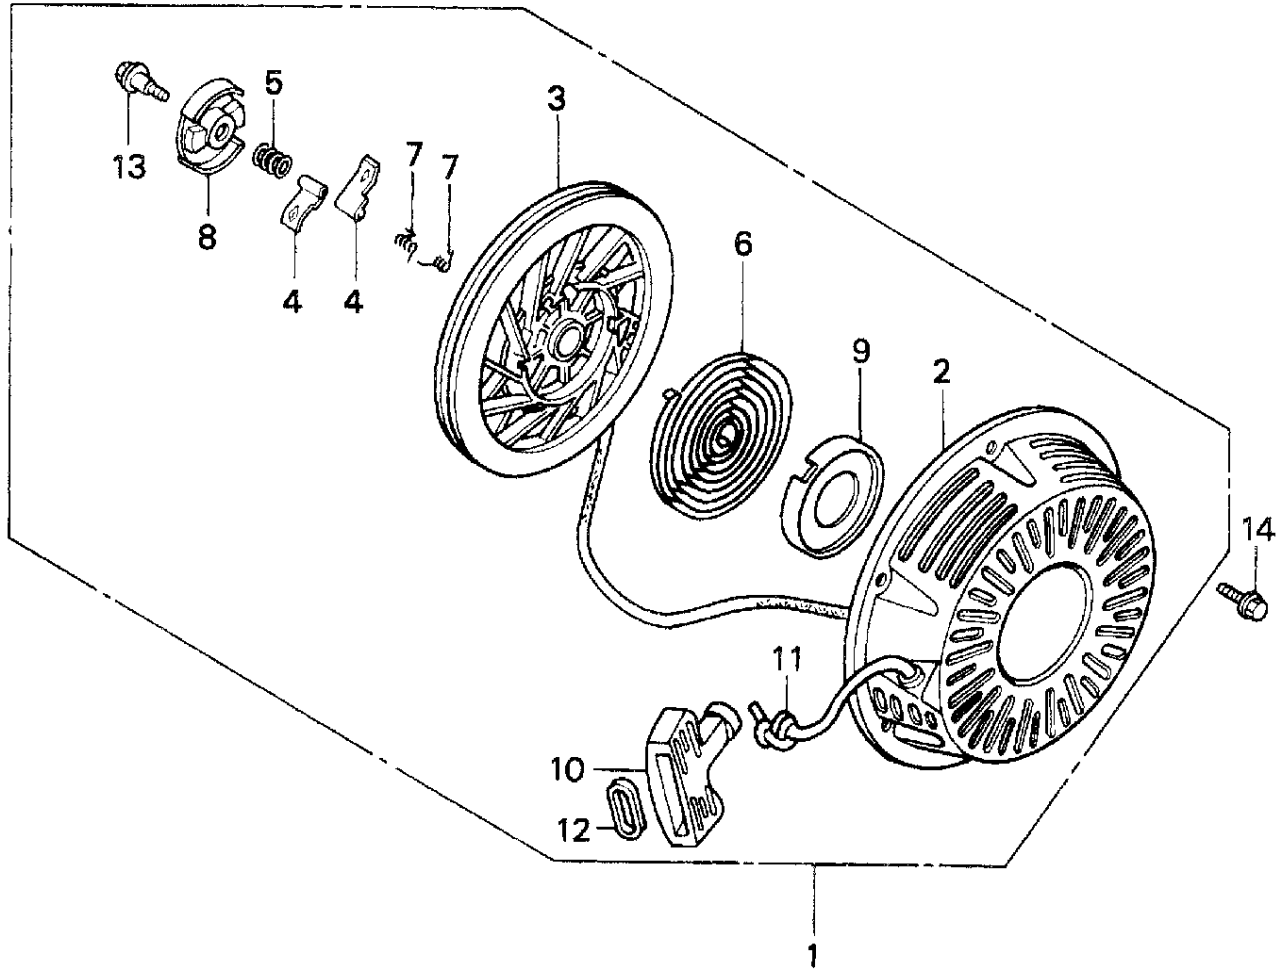

Tools Renewed Inc.

800-247-3639

Fax

860-665-9821

Ref #	Part Number	Qty	Description
1	28400-ZE3-W01ZA	1	STARTER ASSY., RECOIL *R8* (BRIGHT RED) (Honda Code 3713302). Page 35 of 35
	GX390K1 QA2 ENGINE, JPN, VIN# 5CAA-2000001		
1	28400-ZE3-W01ZB	1	STARTER ASSY., RECOIL *NH1* (BLACK) (Honda Code 4209920).
1	28400-ZE3-W01ZC	1	STARTER ASSY., RECOIL (NOT AVAILABLE) (Honda Code 4474326).
2	28410-ZE3-W01ZA	1	CASE, RECOIL STARTER *R8* (BRIGHT RED) (Honda Code 3713310).
2	28410-ZE3-W01ZB	1	CASE, RECOIL STARTER *NH1* (BLACK) (Honda Code 4209953).
2	28410-ZE3-W01ZD	1	CASE, RECOIL STARTER *T34* (SIMPSON BLUE) (Honda Code 4717443).
3	28421-ZE3-W01	1	PULLEY, RECOIL STARTER (Honda Code 3713328).
4	28422-ZE2-W01	2	RATCHET, STARTER (Honda Code 3678877).
5	28441-ZE2-W01	1	SPRING, FRICTION (Honda Code 3678885).
6	28442-ZE2-W01	1	SPRING, STARTER RETURN (Honda Code 3678893).
7	28443-ZE2-W01	2	SPRING, RATCHET (Honda Code 3678901).
8	28444-ZE2-W01	1	RETAINER, SPRING (Honda Code 3678919).
9	28445-ZE2-W01	1	HOLDER, SPRING (Honda Code 3678927).
10	28461-ZE2-W02	1	GRIP, STARTER (Honda Code 6133649).
11	28462-ZE3-W01	1	ROPE, RECOIL STARTER (N/A: USE P/N 08560-ZG921-11) (Honda Code 3713344).
12	28469-ZE2-W01	1	GRIP, REINFORCEMENT Use up to Engine SN 2584635. (Honda Code 3678976).
13	90004-ZE2-W01	1	SCREW, CENTER (Honda Code 3679024).
14	90008-ZE2-003	3	BOLT, FLANGE (6X10) (Honda Code 6437289).
14	95701-06008-00	3	BOLT, FLANGE (6X8) (Honda Code 2581353).