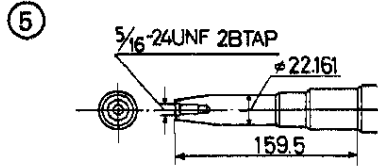

Tools Renewed Inc.

800-247-3639

Fax

860-665-9821

FR. →

Tools Renewed Inc.

800-247-3639

Fax

860-665-9821

Ref #	Part Number	Qty	Description
2	13310-ZF6-W10	1	CRANKSHAFT (Q-TYPE) (Honda Code 3713054).
6	13351-ZF3-010	1	WEIGHT, BALANCER (Honda Code 3713070).
9	90745-ZF3-000	1	KEY (6.3X6.3X43) (Honda Code 2027167).
10	91001-ZF6-003	1	BEARING, RADIAL BALL (6207S) (Honda Code 3505187).

GX390RT Q2 ENGINE, JPN, VIN# GCAA-2000001

Page 13 of 35