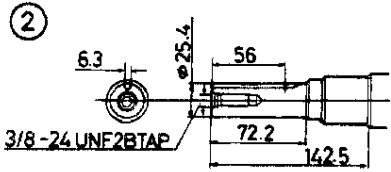

Tools Renewed Inc.

800-247-3639

Fax

860-665-9821

FR. →

Tools Renewed Inc.

800-247-3639

Fax

860-665-9821

Ref #	Part Number	Qty	Description
2	13310-ZF6-W10	1	CRANKSHAFT (Q-TYPE) (Honda Code 3713054).
6	13351-ZF3-010	1	WEIGHT, BALANCER (Honda Code 3713070).
9	90745-ZF3-000	1	KEY (6.3X6.3X43) (Honda Code 2027167).
10	91001-ZF6-003	1	BEARING, RADIAL BALL (6207S) (Honda Code 3505187).

GX390RT Q2 ENGINE, JPN, VIN# GCAA-2000001

Page 13 of 35