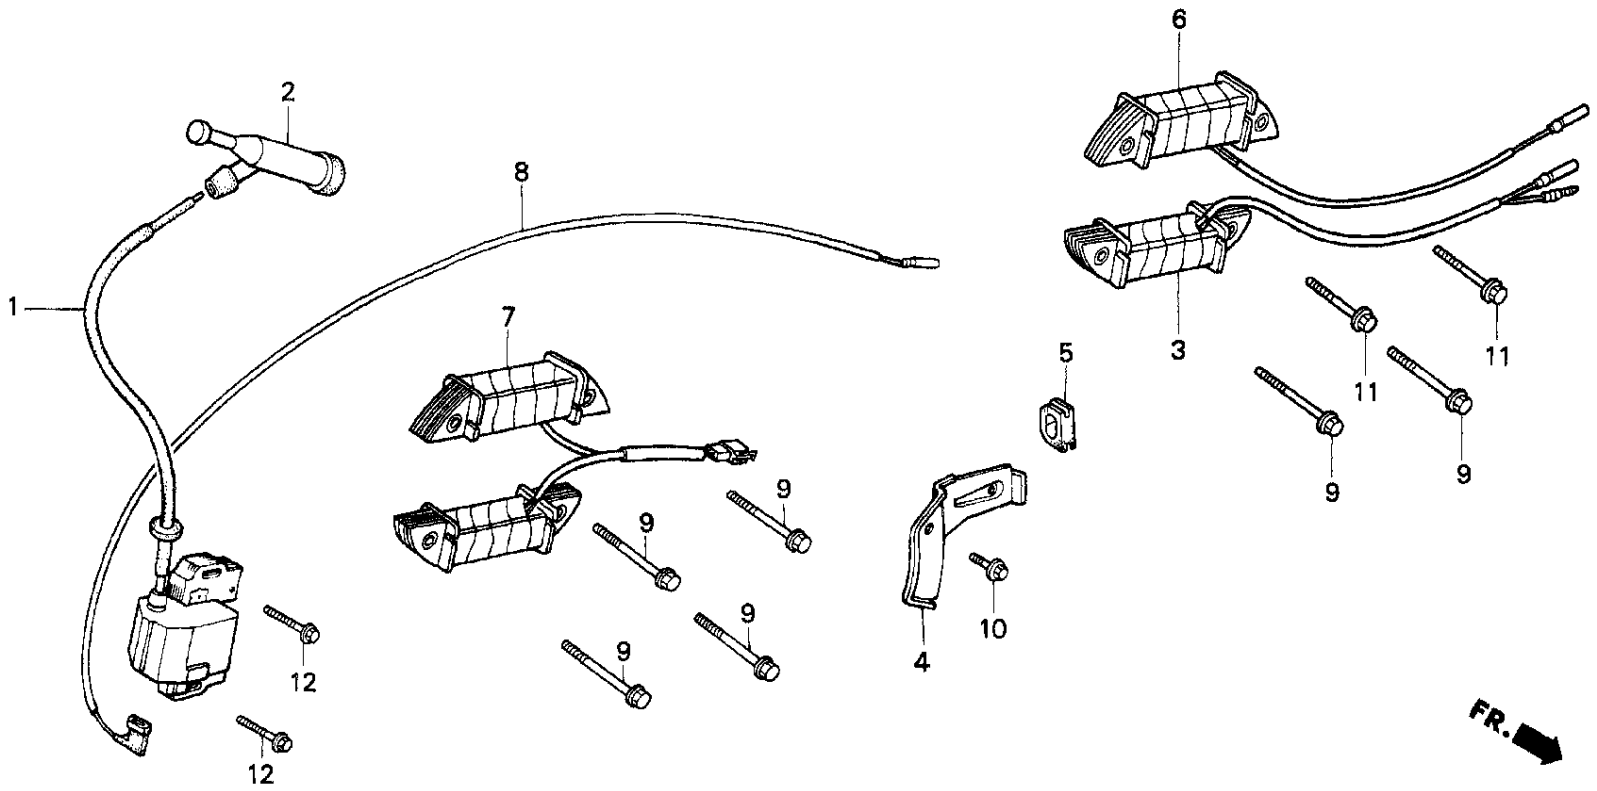

Tools Renewed Inc.

800-247-3639

Fax

860-665-9821

Ref #	Part Number	Qty	Description
1	30500-ZE2-023	1	COIL ASSY., IGNITION Use up to Engine SN 2108412 (Honda Code 4545927).
	GX390K1 QA2 ENGINE, JPN, VIN# GCAA-2000001 Page 27 of 35		
1	30500-ZE2-001	1	IGNITION COIL (Honda Code 5345376).
2	30700-ZE1-013	1	CAP ASSY., NOISE SUPPRESSOR (Honda Code 3526837).
5	31512-ZE2-000	1	GROMMET, WIRE (Honda Code 2026557).
8	36101-ZE2-701	1	WIRE, STOP SWITCH (430MM) (Honda Code 3713435).
12	90015-883-000	2	BOLT, FLANGE (6X28) (Honda Code 0636852).