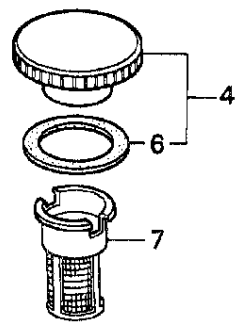

Tools Renewed Inc.
800-247-3639
Fax
860-665-9821

FR. →

Ref #	Part Number	Qty	Description
1	16854-ZH8-000	1	RUBBER, SUPPORTER (107MM) (Honda Code 3683646)
	GX390K1 QA2 ENGINE, JPN, VIN# GCAA-2000001		Page 23 of 35
2	16955-ZE3-001	1	JOINT, FUEL TANK (Honda Code 1427459).
3	17510-ZE3-010ZA	1	TANK, FUEL *NH31* (MCKINLEY WHITE) (Honda Code 3713278).
3	17510-ZE3-010ZB	1	TANK, FUEL *NH1* (BLACK) (Honda Code 4475372).
3	17510-ZE3-010ZD	1	TANK, FUEL *T34* (SIMPSON BLUE) (Honda Code 4722781).
5	17620-ZH7-023	1	CAP, FUEL FILLER Use up to Engine SN 2336191. (Honda Code 5344817).
5	17620-ZH7-023	1	CAP, FUEL FILLER Use from Engine SN 2336192. (Honda Code 5344817).
6	17631-ZH7-003	1	GASKET, FUEL FILLER CAP (Honda Code 4608725).
7	17672-ZE2-W01	1	FILTER, FUEL (Honda Code 4270864).
10	91353-671-003	1	O-RING (13.5X1.5) (ARAI) (Honda Code 0949883).
11	94050-08000	2	NUT, FLANGE (8MM) (Honda Code 0481143).
12	95001-45003-60M	1	BULK HOSE, FUEL (4.5X3000) (4.5X235) (Honda Code 5137104).
13	95002-02080	2	CLIP, TUBE (B8) (Honda Code 0250647).
14	95701-08025-00	2	BOLT, FLANGE (8X25) (Honda Code 2545325).