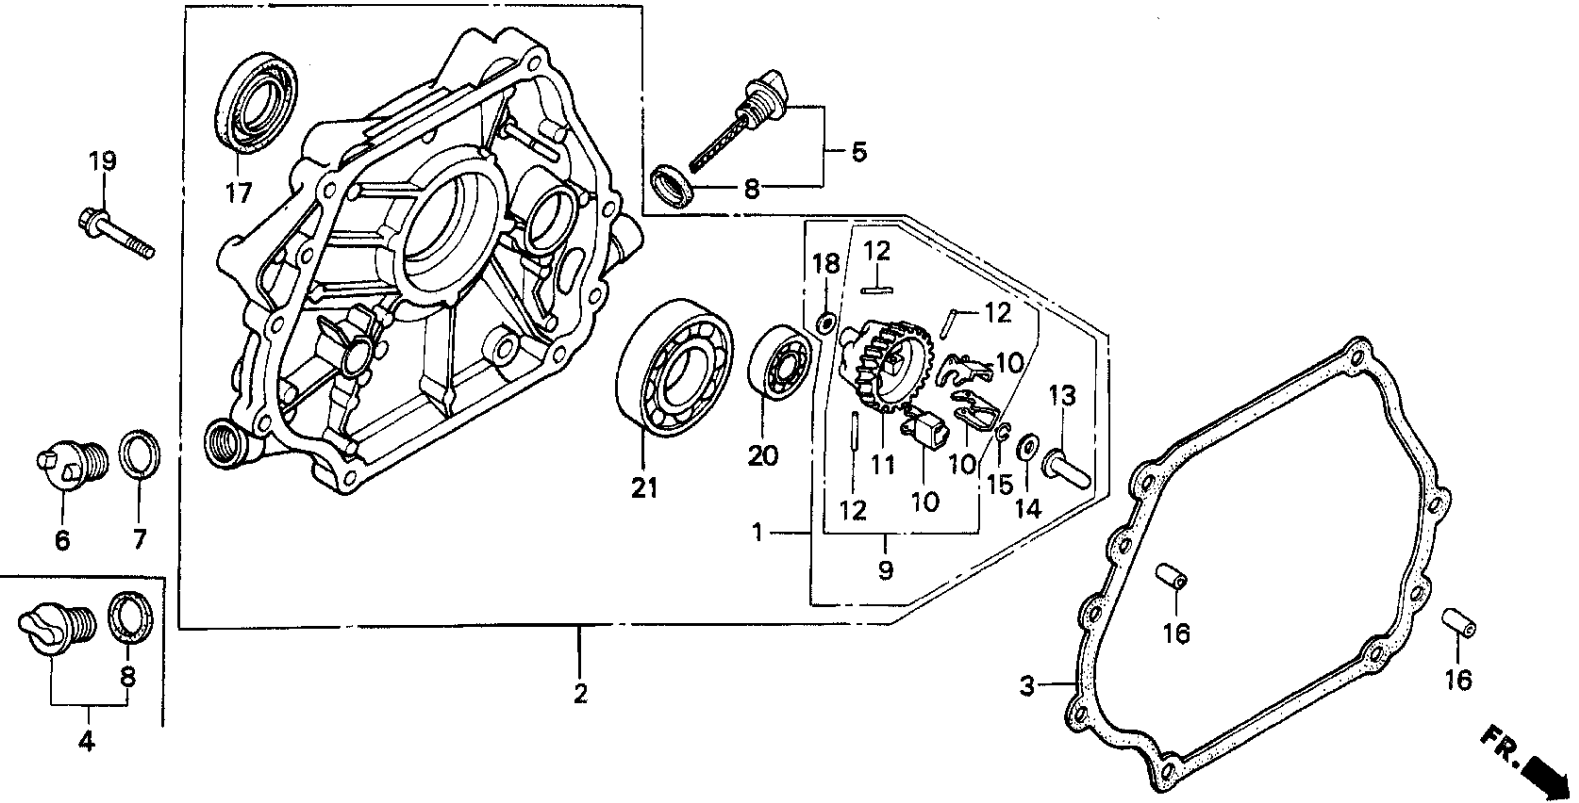

Tools Renewed Inc.

800-247-3639

Fax

860-665-9821

Tools Renewed Inc.

800-247-3639

Fax

860-665-9821

Ref #	Part Number	Qty	Description
1	06165-ZE3-000	1	GOVERNOR KIT (Optional). (Honda Code 3712940).
2	11300-ZE3-602 GASKET, GAZ ENGINE, JPN, VIN# SCAP2090001 CRANKCASE COVER (1)	1	COVER ASSY, CRANKCASE (Q-TYPE) (Honda Code 3712957). Page 11 of 35
3	11381-ZE3-800	1	GASKET, CASE COVER Use up to Engine SN 2949254. (Honda Code 3712965).
3	11381-ZE3-801	1	GASKET, CASE COVER Use from Engine SN 2949255. (Honda Code 6436869).
4	15600-ZG4-003	1	CAP ASSY., OIL FILLER (Honda Code 4497921).
5	15600-735-003	1	CAP ASSY., OIL FILLER (Honda Code 4523106).
8	15625-ZE1-003	2	GASKET, OIL FILLER CAP (Honda Code 4497947).
9	16510-ZE3-000	1	GOVERNOR ASSY. (Honda Code 3713187).
10	16511-ZE8-000	3	WEIGHT, GOVERNOR (Honda Code 2090090).
11	16512-ZE3-000	1	HOLDER, GOVERNOR WEIGHT (Honda Code 3713195).
12	16513-ZE2-000	3	PIN, GOVERNOR WEIGHT (Honda Code 2025971).
13	16531-ZE2-000	1	SLIDER, GOVERNOR (Honda Code 2025989).
15	90602-ZE1-000	1	CLIP, GOVERNOR HOLDER (Honda Code 2456697).
16	90701-HC4-000	2	PIN, DOWEL (8X12) (Honda Code 2978443).
17	91201-ZE3-004	1	OIL SEAL (35X52X8) (Honda Code 2108595).
18	94101-06800	1	WASHER, PLAIN (6MM) (Honda Code 0345900).
19	95701-08040-00	7	BOLT, FLANGE (8X40) (Honda Code 2298404).
20	96100-62020-00	1	BEARING, RADIAL BALL (6202) (Honda Code 0708941).
21	96100-62070-00	1	BEARING, RADIAL BALL (6207) (Honda Code 0997320).