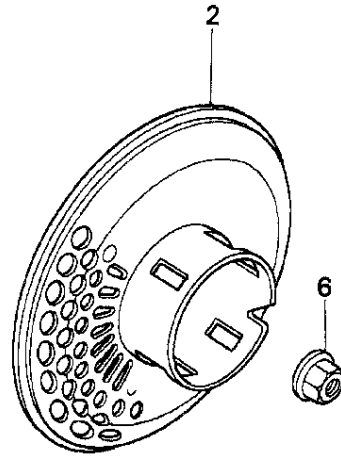

Tools Renewed Inc.

800-247-3639

Fax

860-665-9821

3

4

5

FR.

Ref #	Part Number	Qty	Description
1	19511-ZE3-000	1	FAN, COOLING (Honda Code 2108108).
2	28450-ZE3-W11 GX390T QAZ ENGINE, JPN, VIN# GCAA-2000001 FLYWHEEL	1	BULLEY, STARTER (SCREEN GRID) (Honda Code 3713336). Page 21 of 35
4	31100-ZE3-701	1	FLYWHEEL (Honda Code 5355821).
6	90201-ZE3-V00	1	NUT, SPECIAL (16MM) (1) Use from Engine SN 2263435. (Honda Code 5032727).
6	90201-ZE3-790	1	NUT, SPECIAL (16MM) Use up to Engine SN 2263434. (Honda Code 2326908).
7	90741-ZE2-000	1	KEY, SPECIAL WOODRUFF (25X18) (Honda Code 2027159).