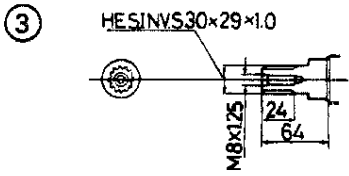

Tools Renewed Inc.

800-247-3639

Fax

860-665-9821

FR. →

Tools Renewed Inc.

800-247-3639

Fax

860-665-9821

Ref #	Part Number	Qty	Description
2	13310-ZF6-W10	1	CRANKSHAFT (Q-TYPE) (Honda Code 3713054).
6	13351-ZF3-010	1	WEIGHT, BALANCER (Honda Code 3713070).
9	90745-ZF3-000	1	KEY (6.3X6.3X43) (Honda Code 2027167).
10	91001-ZF6-003	1	BEARING, RADIAL BALL (6207S) (Honda Code 3505187).

GX390RT Q2 ENGINE, JPN, VIN# GCAA-2000001

Page 13 of 35