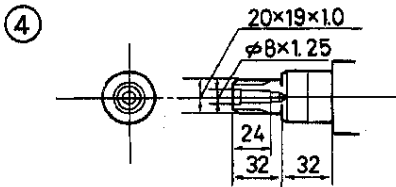

Tools Renewed Inc.

800-247-3639

Fax

860-665-9821

FR. →

Tools Renewed Inc.

800-247-3639

Fax

860-665-9821

Ref #	Part Number	Qty	Description
2	13310-ZF6-W10	1	CRANKSHAFT (Q-TYPE) (Honda Code 3713054).
6	13351-ZF3-010	1	WEIGHT, BALANCER (Honda Code 3713070).
9	90745-ZF3-000	1	KEY (6.3X6.3X43) (Honda Code 2027167).
10	91001-ZF6-003	1	BEARING, RADIAL BALL (6207S) (Honda Code 3505187).

GX390RT Q2 ENGINE, JPN, VIN# GCAA-2000001

Page 13 of 35