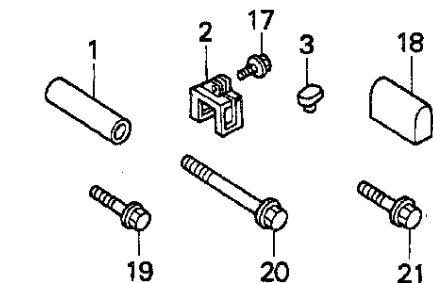

Tools Renewed Inc.

800-247-3639

Fax

860-665-9821

HOT EXHAUST
ECHAPPEMENT CHAUD