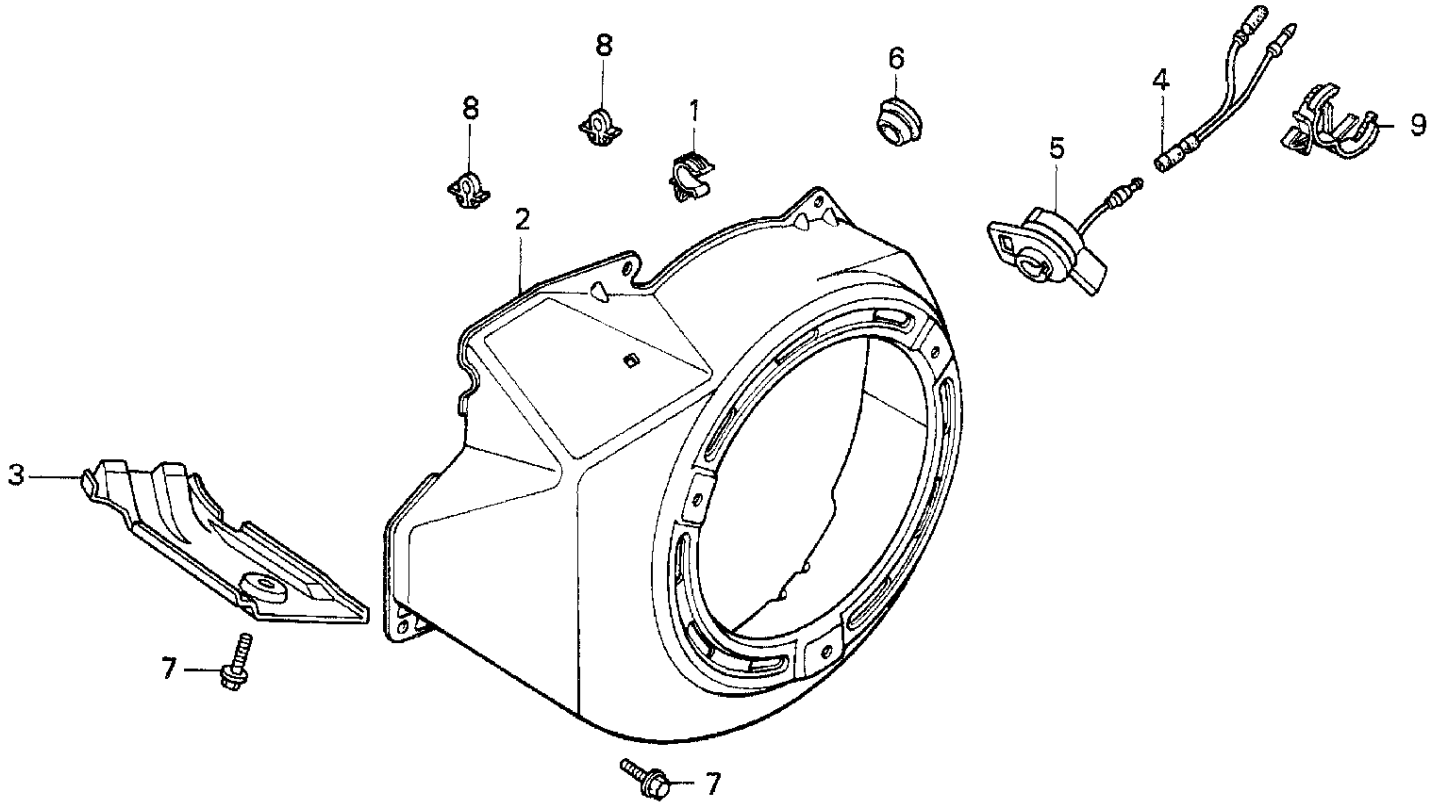

Tools Renewed Inc.

800-247-3639

Fax

860-665-9821

FR. →

Ref #	Part Number	Qty	Description
1	16731-ZE2-003	1	CLIP, TUBE (Honda Code 2026094).
2	19610-ZE3-010ZA GX390KT QAZ ENGINE, JPN, VIN# 6CAA200001	1	COVER, FAN *R8* (BRIGHT RED) (Honda Code 4230637). Page 19 of 35
2	19610-ZE3-010ZB	1	COVER, FAN *NH1* (BLACK) (Honda Code 4646055).
2	19610-ZE3-010ZC	1	COVER, FAN *T34* (SIMPSON BLUE) (Honda Code 4717427).
3	19631-ZE3-W00	1	SHROUD (Honda Code 3713294).
4	32197-ZH8-003	1	SUB-HARNESS Use up to Engine SN 2334667. (Honda Code 4193082).
5	36100-ZE1-015	1	SWITCH ASSY., ENGINE STOP Use up to Engine SN 2334667. (Honda Code 2787869).
5	36100-ZH7-003	1	SWITCH ASSY., ENGINE STOP Use from Engine SN 2334668. (Honda Code 5266184).
7	90013-883-000	6	BOLT, FLANGE (6X12) (CT200) (Honda Code 0636845).
9	90684-ZA0-601	1	CLIP, WIRE HARNESS (Honda Code 2539138).